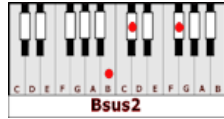

# EVERY ROSE HAS ITS THORN – Poison (F#)

CAPO 2<sup>ND</sup> FRET

**GUITAR / KEYBOARD CHORDS:**

**E=** o221oo  
**F#**

**Asus2=** xo22oo  
**Bsus2**

**B=** xx4442  
**C#**

**A=** xo222o  
**B**

**Abm=** xx6654  
**Bbm**

**E/F# Asus2/Bsus2**  
**CHORUS: Every rose has its thorn.**  
**E/F# Asus2/Bsus2**  
Just like every night...has its dawn.  
**E/F# B/C# Asus2/Bsus2 E/F#**  
Just like every cowboy...sings a sad, sad song.  
**E/F# Asus2/Bsus2**  
Every rose has its thorn (yeh, it does)

LEAD BREAK: **E/F#** **Asus2/Bsus2** X2  
**Abm/Bbm** **B/C#** **A/B** **E/F#**  
**Abm/Bbm** **B/C#** **A/B** **E/F#** **Asus2/Bsus2** **E/F#** **Asus2/Bsus2**

**E/F#** **Asus2/Bsus2**  
I know I coulda saved our love that night if I'd...known what to say.  
**E/F#** **Asus2/Bsus2**  
Instead of making love...we both...made our separate ways.  
**E/F#** **Asus2/Bsus2** **E/F#** **Asus2/Bsus2**  
And now I...hear you've found somebody new...and that I never meant that much to you.  
**B/C#** **Asus2/Bsus2**  
To hear that tears me up inside...and to see you cuts me...like a knife, I guess

**E/F#** **Asus2/Bsus2**  
CHORUS: Every rose has its thorn.  
**E/F#** **Asus2/Bsus2**  
Just like every night...has its dawn.  
**E/F#** **B/C#** **Asus2/Bsus2** **E/F#**  
Just like every cowboy...sings a sad, sad song.  
**E/F#** **Asus2/Bsus2** **E/F#** (END)  
Every rose has its thorn