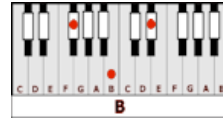

# EVERY ROSE HAS ITS THORN – Poison (F#)

CAPO 2<sup>ND</sup> FRET

**GUITAR / KEYBOARD CHORDS:**

**E=** o221oo  
**F#**

**Asus2=** xo22oo  
**Bsus2**

**B=** xx4442  
**C#**

**A=** xo222o  
**B**

**Abm=** xx6654  
**Bbm**

**E/F# Asus2/Bsus2**  
**CHORUS: Every rose has its thorn.**  
**E/F# Asus2/Bsus2**  
Just like every night...has its dawn.  
**E/F# B/C# Asus2/Bsus2 E/F#**  
Just like every cowboy...sings a sad, sad song.  
**E/F# Asus2/Bsus2**  
Every rose has its thorn (yeh, it does)

LEAD BREAK: **E/F#** **Asus2/Bsus2** X2  
**Abm/Bbm** **B/C#** **A/B** **E/F#**  
**Abm/Bbm** **B/C#** **A/B** **E/F#** **Asus2/Bsus2** **E/F#** **Asus2/Bsus2**

**E/F#** **Asus2/Bsus2**  
I know I coulda saved our love that night if I'd...known what to say.  
**E/F#** **Asus2/Bsus2**  
Instead of making love...we both...made our separate ways.  
**E/F#** **Asus2/Bsus2** **E/F#** **Asus2/Bsus2**  
And now I...hear you've found somebody new...and that I never meant that much to you.  
**B/C#** **Asus2/Bsus2**  
To hear that tears me up inside...and to see you cuts me...like a knife, I guess

**E/F#** **Asus2/Bsus2**  
CHORUS: Every rose has its thorn.  
**E/F#** **Asus2/Bsus2**  
Just like every night...has its dawn.  
**E/F#** **B/C#** **Asus2/Bsus2** **E/F#**  
Just like every cowboy...sings a sad, sad song.  
**E/F#** **Asus2/Bsus2** **E/F#** (END)  
Every rose has its thorn