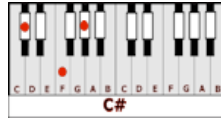

# EVERY ROSE HAS ITS THORN – Poison (F#)

CAPO 2<sup>ND</sup> FRET

**GUITAR / KEYBOARD CHORDS:**

**E=** o221oo  
**F#**

**Asus2=** xo22oo  
**Bsus2**

**B=** xx4442  
**C#**

**A=** xo222o  
**B**

**Abm=** xx6654  
**Bbm**

**E/F# Asus2/Bsus2**  
**CHORUS: Every rose has its thorn.**  
**E/F# Asus2/Bsus2**  
Just like every night...has its dawn.  
**E/F# B/C# Asus2/Bsus2 E/F#**  
Just like every cowboy...sings a sad, sad song.  
**E/F# Asus2/Bsus2**  
Every rose has its thorn (yeh, it does)

**E/F# Asus2/Bsus2**  
**CHORUS: Every rose has its thorn.**  
**E/F# Asus2/Bsus2**  
Just like every night...has its dawn.  
**E/F# B/C# Asus2/Bsus2 E/F#**  
Just like every cowboy...sings a sad, sad song.  
**E/F# Asus2/Bsus2**  
Every rose has its thorn

**E/F#** **Asus2/Bsus2**  
CHORUS: Every rose has its thorn.  
**E/F#** **Asus2/Bsus2**  
Just like every night...has its dawn.  
**E/F#** **B/C#** **Asus2/Bsus2** **E/F#**  
Just like every cowboy...sings a sad, sad song.  
**E/F#** **Asus2/Bsus2** **E/F#** (END)  
Every rose has its thorn