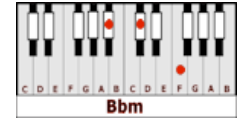

# EVERY ROSE HAS ITS THORN – Poison (F#)

CAPO 2<sup>ND</sup> FRET

**GUITAR / KEYBOARD CHORDS:**

**E=** o221oo  
**F#**

**Asus2=** xo22oo  
**Bsus2**

**B=** xx4442  
**C#**

**A=** xo222o  
**B**

**Abm=** xx6654  
**Bbm**

**E/F# Asus2/Bsus2**  
**CHORUS: Every rose has its thorn.**  
**E/F# Asus2/Bsus2**  
Just like every night...has its dawn.  
**E/F# B/C# Asus2/Bsus2 E/F#**  
Just like every cowboy...sings a sad, sad song.  
**E/F# Asus2/Bsus2**  
Every rose has its thorn (yeh, it does)

**E/F#** **Asus2/Bsus2**  
CHORUS: Every rose has its thorn.  
**E/F#** **Asus2/Bsus2**  
Just like every night...has its dawn.  
**E/F#** **B/C#** **Asus2/Bsus2** **E/F#**  
Just like every cowboy...sings a sad, sad song.  
**E/F#** **Asus2/Bsus2** **E/F#** (END)  
Every rose has its thorn